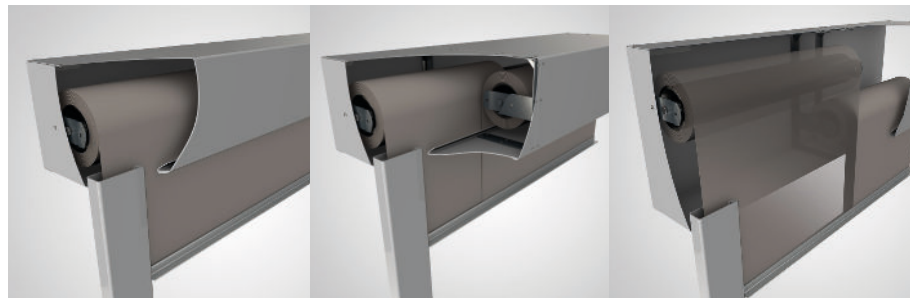

Product Specification Sheet

SC60

Smoke Curtain with up to 1-hour Fire Resistance

KEY SPECIFICATIONS

| | |
|-------------|---|
| Headbox | 1.2mm galvanized mild steel with 2mm end caps |
| Rollers | 76mm coated mild steel tube |
| Motors | 24V DC, 3100 RPM |
| Fabric | X32K |
| Bottom Bar | 20mm x 20mm - 20mm x 40mm mild steel |
| Side Guides | 100 x 50 rolled steel |
| Electronics | See separate spec sheet |

All models are also available with ResQ-WINDOW™ (suffix 'R')

HEADBOX SIZES

The size of the curtain roller housing (headbox), depends on the curtain drop and width. The tables below give details of the full range of standard headbox sizes for the SC60 fire curtains. Contact us for oversized systems.

Type A: The standard headbox for use with curtain widths up to 5.5m.

Type B: Headbox for use with limited installation height for headbox and curtain widths up to 45m.

Type C: The standard headbox for use with curtain widths up to 45m.